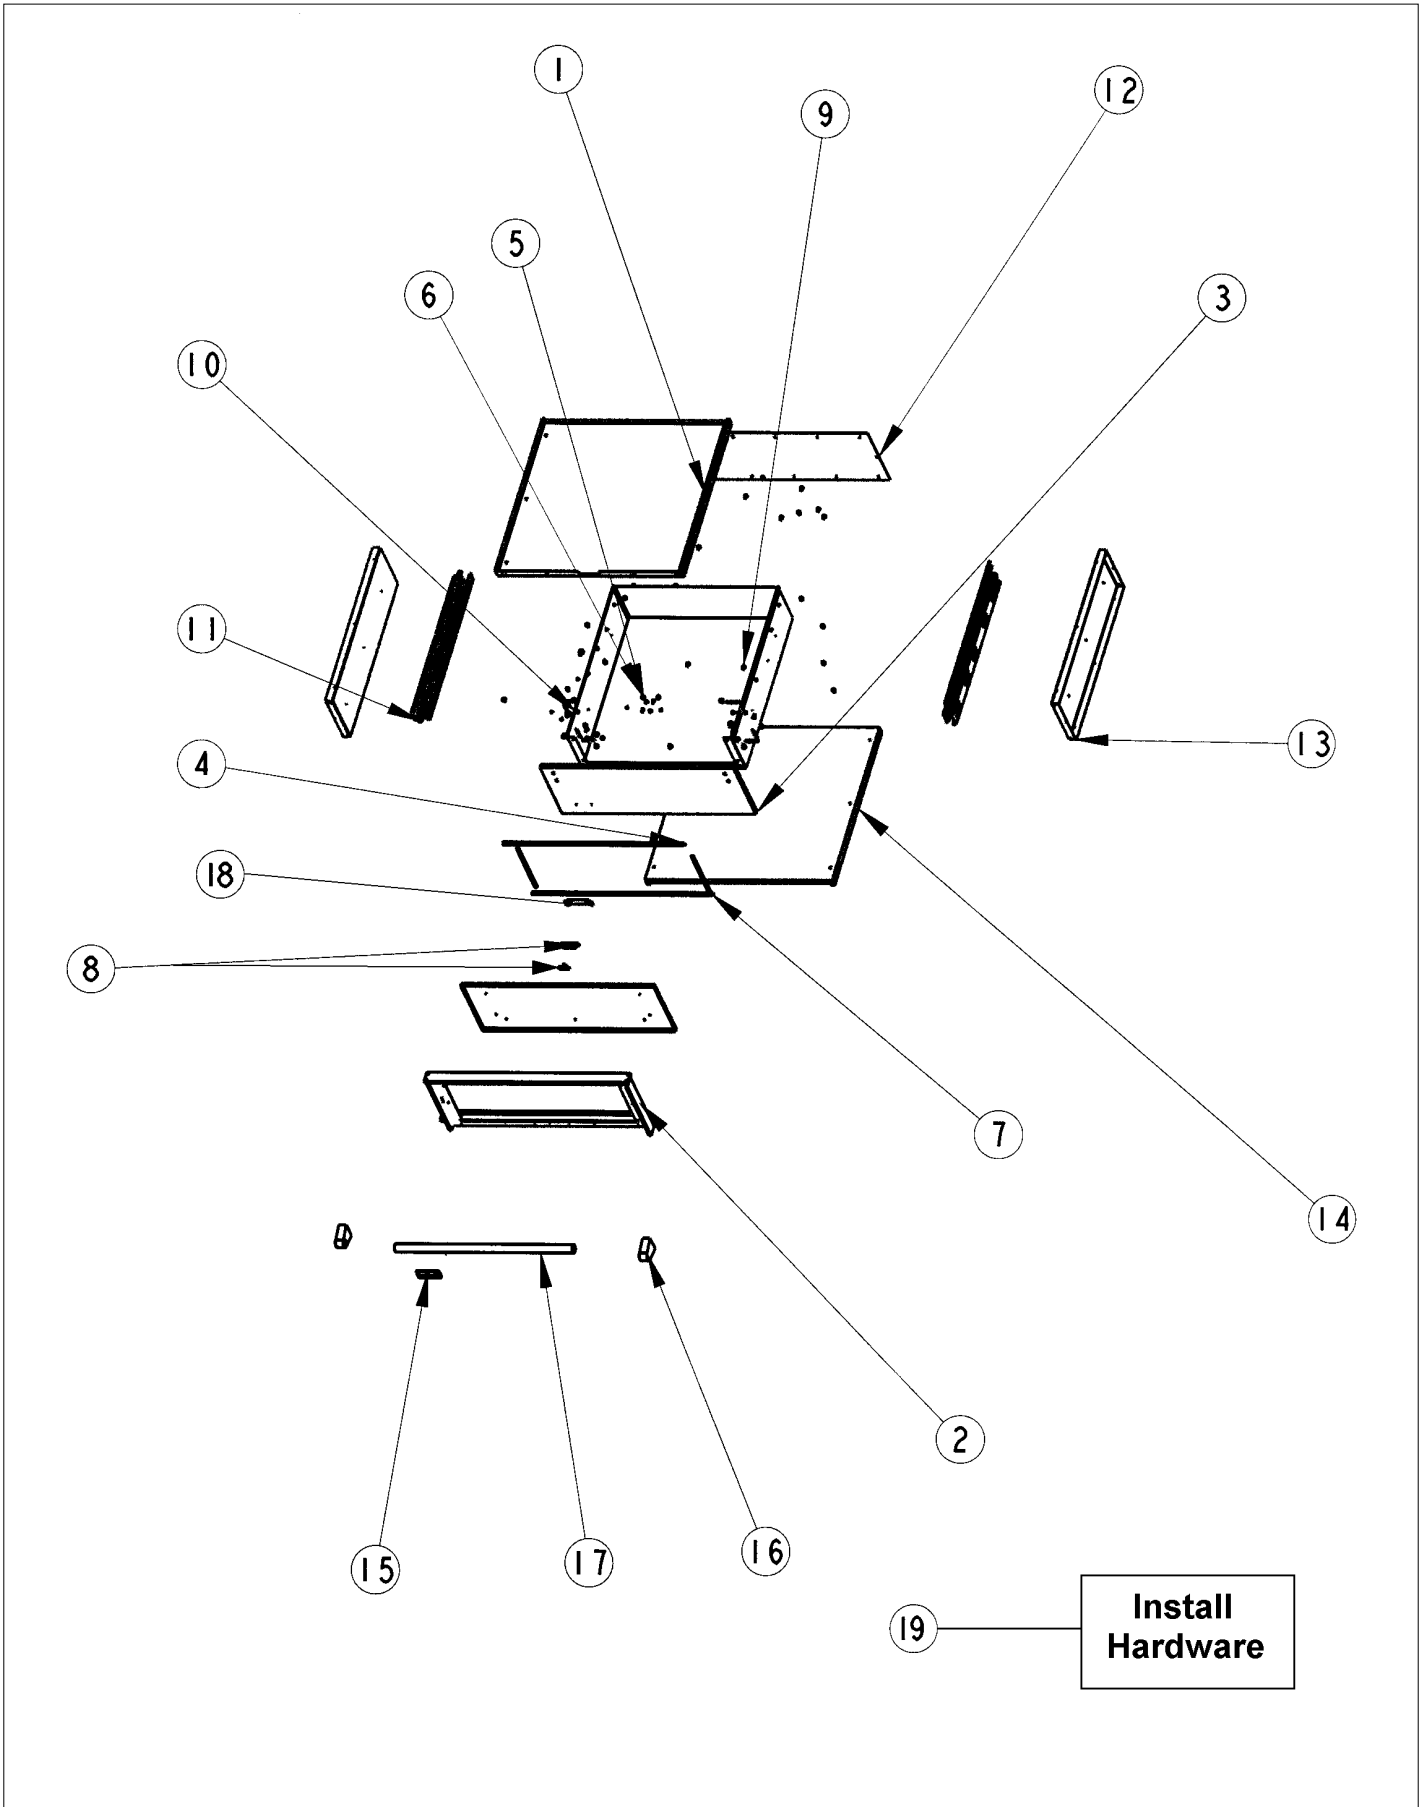

SD100

RATING LABEL LOCATION	1
UNIT COMPONENTS	2
Appendix A:Pages Index	A
Appendix B:Parts Index	B

RATING LABEL LOCATION

UNIT COMPONENTS

Item	Part No.	Name	Qty	Uom	NOTES
1	G3107636	TOP ASSEMBLY (SD100TSS)	1	EA	NO LONGER AVAILABLE, Not available online / Call for pricing and availability
2	G3207639	TRIM ASSEMBLY 30" (SD100T)	1	EA	Not available online / Call for pricing and availability
3	G3207642SS	DRAWER ASSEMBLY 30" (SD100T) *SS*	1	EA	
Not Shown	G3207642SSBR	DRAWER ASSEMBLY 30" (SD100T) SSBR	1	EA	NO LONGER AVAILABLE, Not available online / Call for pricing and availability
4	PB070142	GASKET 30"" (SD100T)	1	EA	
5	PD020119	8-32X3/8 PH CTR. MACH.SCREW S.S.	1	EA	
6	PD030098	8-32 HEX KEP NUT S.S.	1	EA	
7	PB070144	SIDE GASKET	1	EA	Not available online / Call for pricing and availability
8	PE050052	CART DOOR LATCH (CH#M22-2420)	1	EA	
9	PD020055	' #10 X 1/2" PAN PHIL. TEK.*SS*	1	EA	
10	PD020120	8 X 1/2 TEK SHEET METAL SCREW	1	EA	
11	PC080010	SLIDE	1	EA	
12	B1007620	STORAGE DRAWER BACK PANEL 30""	1	EA	Not available online / Call for pricing and availability
13	B2007618	STORAGE DRAWER SIDE PANEL	1	EA	Not available online / Call for pricing and availability
14	B2007616	TOP/BOTTOM 30"" (SD100T)	1	EA	Not available online / Call for pricing and availability
15	PE030114	HANDLE 30" (SD100T)	1	EA	NO LONGER AVAILABLE
Not Shown	PE030114PVD	HANDLE - BR	1	EA	Not available online / Call for pricing and availability

Item	Part No.	Name	Qty	Uom	NOTES
16	000268-000	HANDLE ENDCAP	1	EA	
Not Shown	PE030001PVD	END CAP DOOR HANDLE *BR	1	EA	
17	PE010142	3" VIKING LOGO BLACK/CHROME	1	EA	
Not Shown	PE010143	3" LOGO BK/BR	1	EA	
18	B2007622	LATCH BRACKET-STORAGE DRAWER	1	EA	
19	PD020080	#10 X 1" PH. TRUSS SMS *SS*(AD1820)	1	EA	NO LONGER AVAILABLE
Not Shown	NOTE	Install Hardware - Qty. 4		EA	