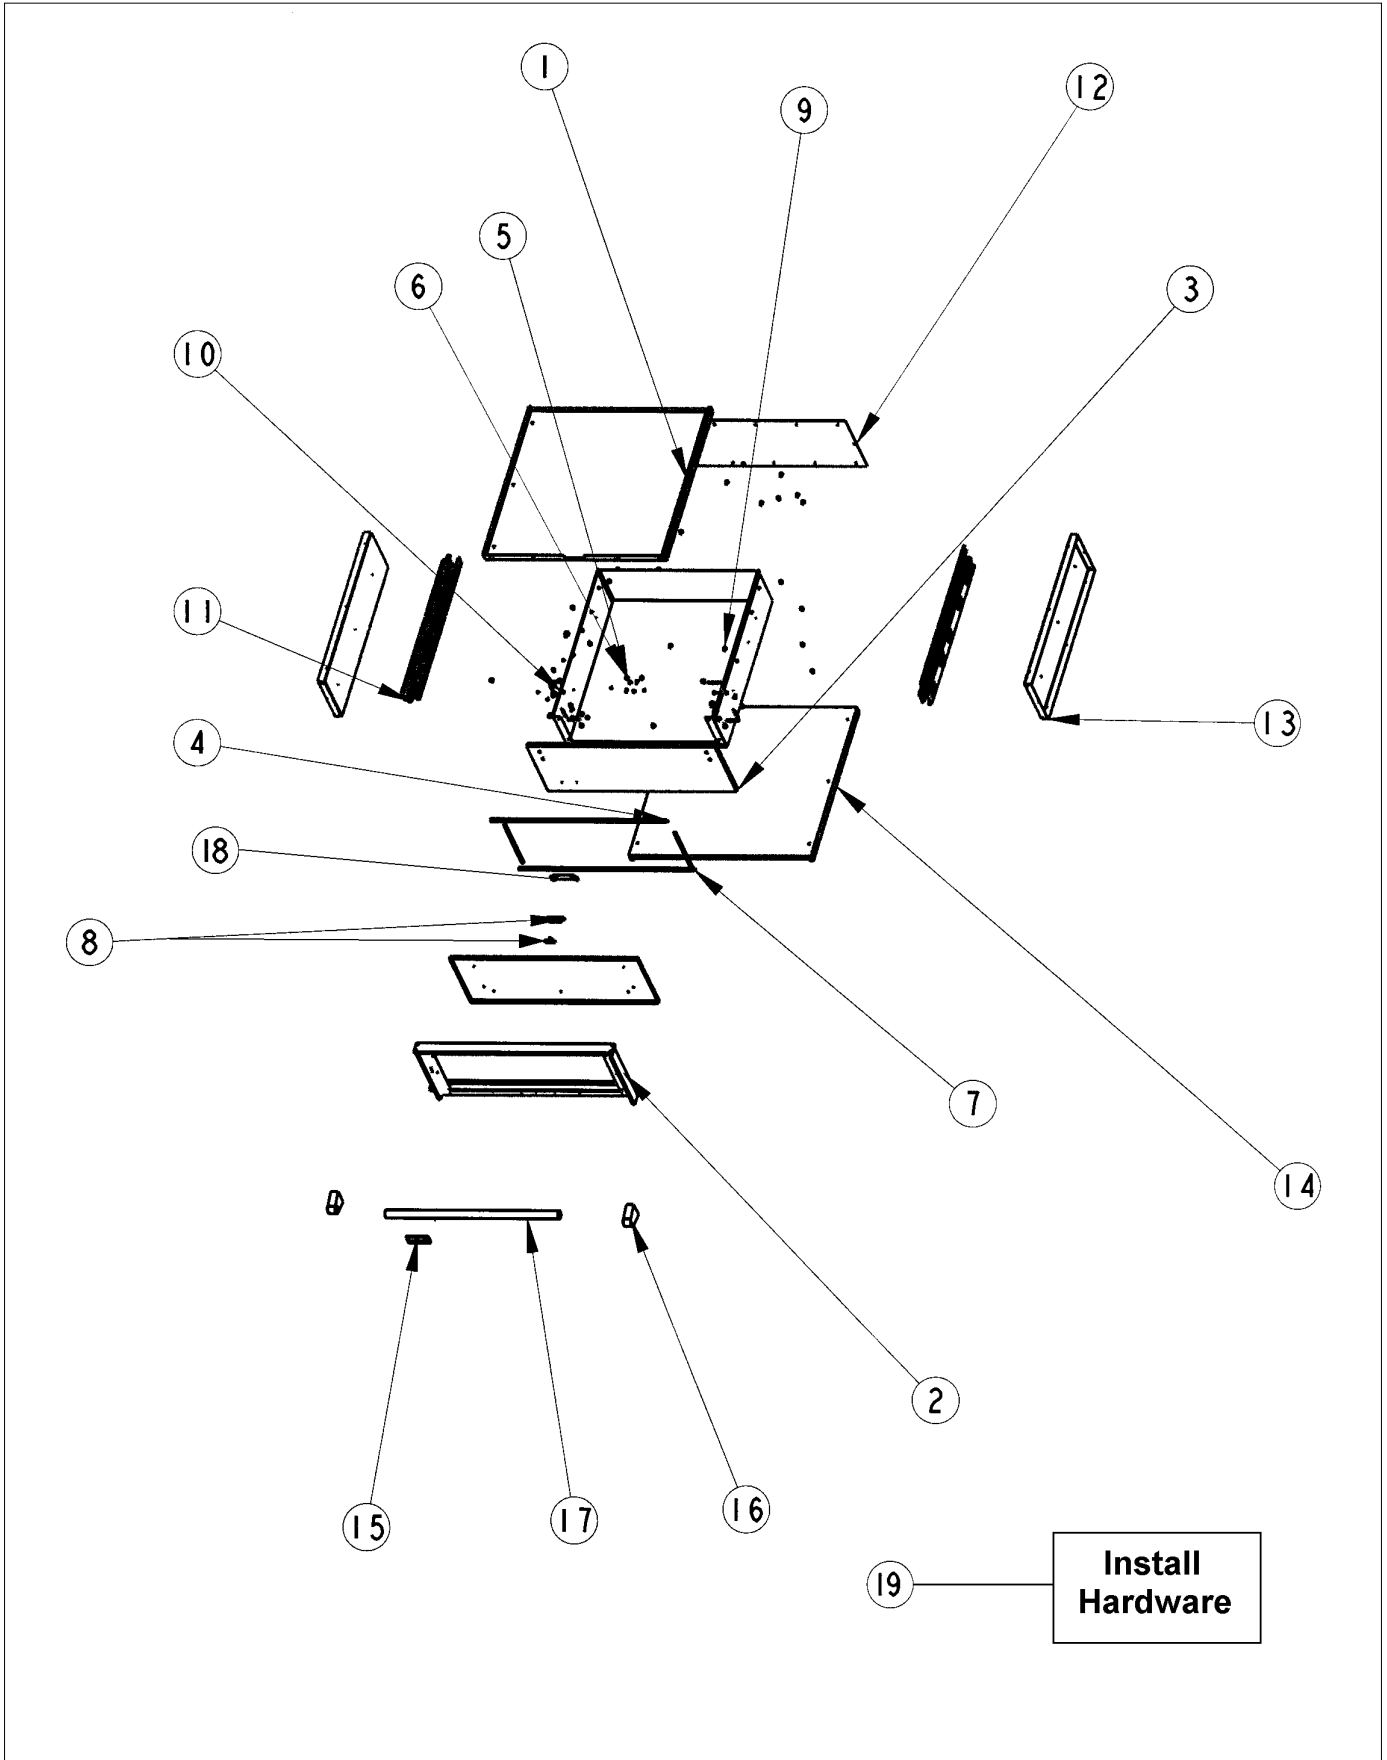

SD100

RATING LABEL LOCATION	1
UNIT COMPONENTS	2
Appendix A:Pages Index	A
Appendix B:Parts Index	B

RATING LABEL LOCATION

UNIT COMPONENTS

Item	Part No.	Name	Qty	Uom	NOTES
1	G3107636	TOP ASSEMBLY (SD100TSS)	1	EA	NO LONGER AVAILABLE, Not available online / Call for pricing and availability
2	G3207639	TRIM ASSEMBLY 30" (SD100T)	1	EA	Not available online / Call for pricing and availability
3	G3207642SS	DRAWER ASSEMBLY 30" (SD100T) *SS*	1	EA	
Not Shown	G3207642SSBR	DRAWER ASSEMBLY 30" (SD100T) SSBR	1	EA	NO LONGER AVAILABLE, Not available online / Call for pricing and availability
4	PB070142	GASKET 30"" (SD100T)	1	EA	
5	PD020119	8-32X3/8 PH CTR. MACH.SCREW S.S.	1	EA	
6	PD030098	8-32 HEX KEP NUT S.S.	1	EA	
7	PB070144	SIDE GASKET	1	EA	Not available online / Call for pricing and availability
8	PE050052	CART DOOR LATCH (CH#M22-2420)	1	EA	
9	PD020055	' #10 X 1/2" PAN PHIL. TEK.*SS*	1	EA	
10	PD020120	8 X 1/2 TEK SHEET METAL SCREW	1	EA	
11	PC080010	SLIDE	1	EA	
12	B1007620	STORAGE DRAWER BACK PANEL 30""	1	EA	Not available online / Call for pricing and availability
13	B2007618	STORAGE DRAWER SIDE PANEL	1	EA	Not available online / Call for pricing and availability
14	B2007616	TOP/BOTTOM 30"" (SD100T)	1	EA	Not available online / Call for pricing and availability
15	PE030114	HANDLE 30" (SD100T)	1	EA	NO LONGER AVAILABLE
Not Shown	PE030114PVD	HANDLE - BR	1	EA	Not available online / Call for pricing and availability

Item	Part No.	Name	Qty	Uom	NOTES
16	000268-000	HANDLE ENDCAP	1	EA	
Not Shown	PE030001PVD	END CAP DOOR HANDLE *BR	1	EA	
17	PE010142	3" VIKING LOGO BLACK/CHROME	1	EA	
Not Shown	PE010143	3" LOGO BK/BR	1	EA	
18	B2007622	LATCH BRACKET-STORAGE DRAWER	1	EA	
19	PD020080	#10 X 1" PH. TRUSS SMS *SS*(AD1820)	1	EA	NO LONGER AVAILABLE
Not Shown	NOTE	Install Hardware - Qty. 4		EA	